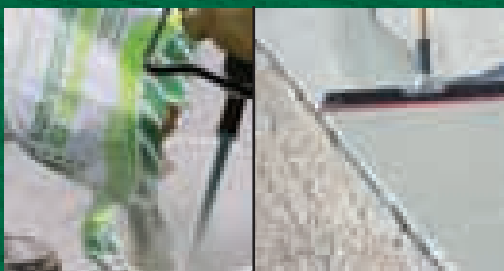

Whether adding an architectural finish to your concrete or simply restoring a damaged surface, it has never been easier.

1 Clean

2 Apply

3 Finish

Now there is a single solution for restoring your old or new concrete slabs ...

MEADOW-PATCH T2
concrete resurfacer.
It is as easy as 1 ... 2 ... 3.

From the name you have trusted for over 80 years:

W. R. MEADOWS, INC.

300 Industrial Drive
P.O. Box 338
Hampshire, IL 60140-0338
Phone: (847) 214-2100
(800) 342-5976
www.wrmeadows.com

10/08-15M

TF-1

*Deteriorated concrete?
Scaled concrete?
Is your concrete
showing its age?*

MEADOW-PATCH® T2
Concrete Resurfacer

Turns Back Time