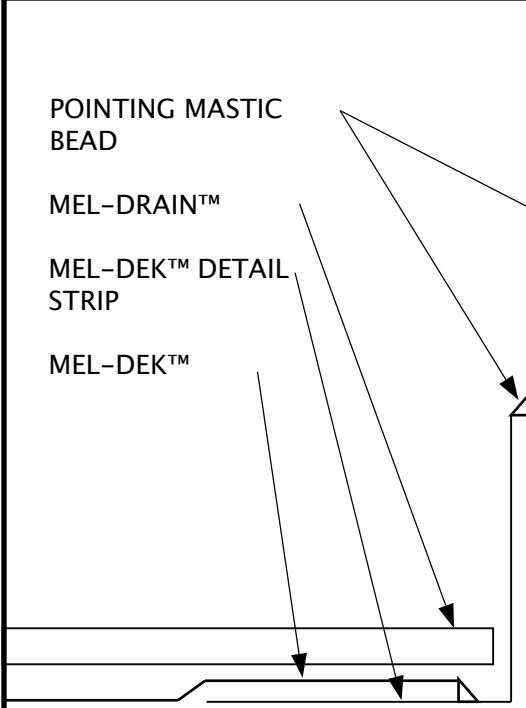

POINTING MASTIC BEAD

MEL-DRAIN™

MEL-DEK™ DETAIL STRIP

MEL-DEK™

MEL-DEK™ DETAIL STRIP

BACKER ROD (OPEN JOINTS)

MEL-DEK™

MEL-ROL®

W. R. Meadows, Inc.

300 Industrial Drive
Hampshire, IL 60140-0338
1-800-342-5976

SKETCH: MEMBRANE PENETRATION
HORIZONTAL ORIENTATION

SKETCH NO: MWP-41-HP-MD

DATE: 10/26/07